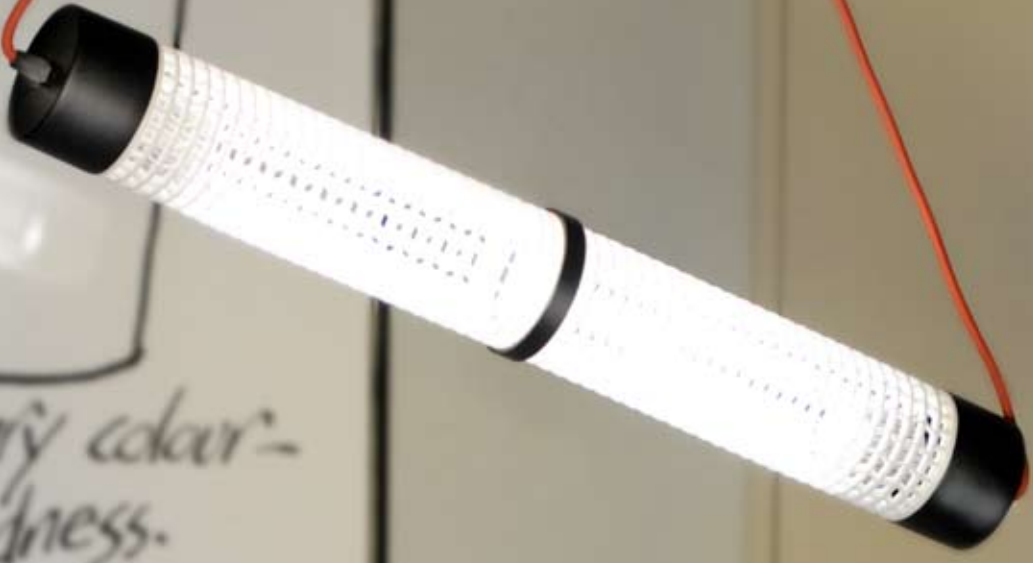

# ReTwin

Suspension, two lamp

ART. R2001R / R2001N

**mariplast**

*Temporary colour-blindness.*

## Color

### fluo

material recycled polypropylene

voltage 220-240 V ~ 50-60Hz

bulb MAX 2x11W

bulb base GU10

## Cord Color

R2001N black

R2001R red