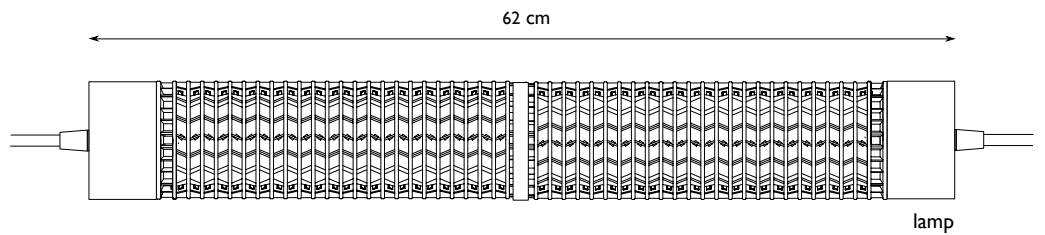

metallics

transparents

Class II

use only with a protected bulb

read the user manual

cord stopper

CEI EN 60598-1